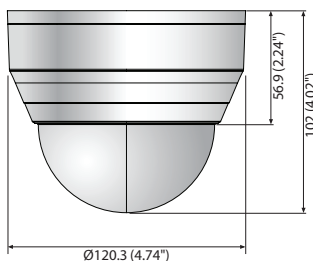

Dimensions

Unit : mm (inch)