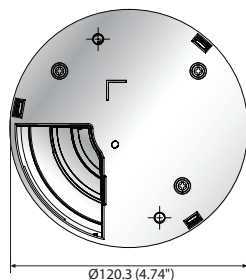

Dimensions

Unit : mm (inch)