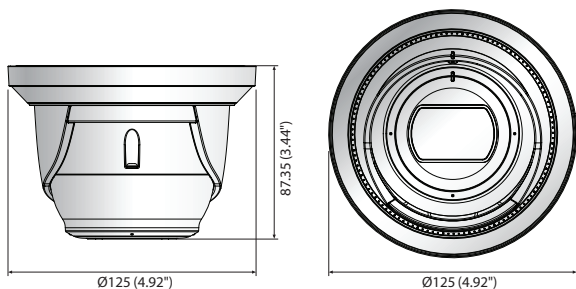

Dimensions

Unit : mm (inch)

Accessories (Optional)