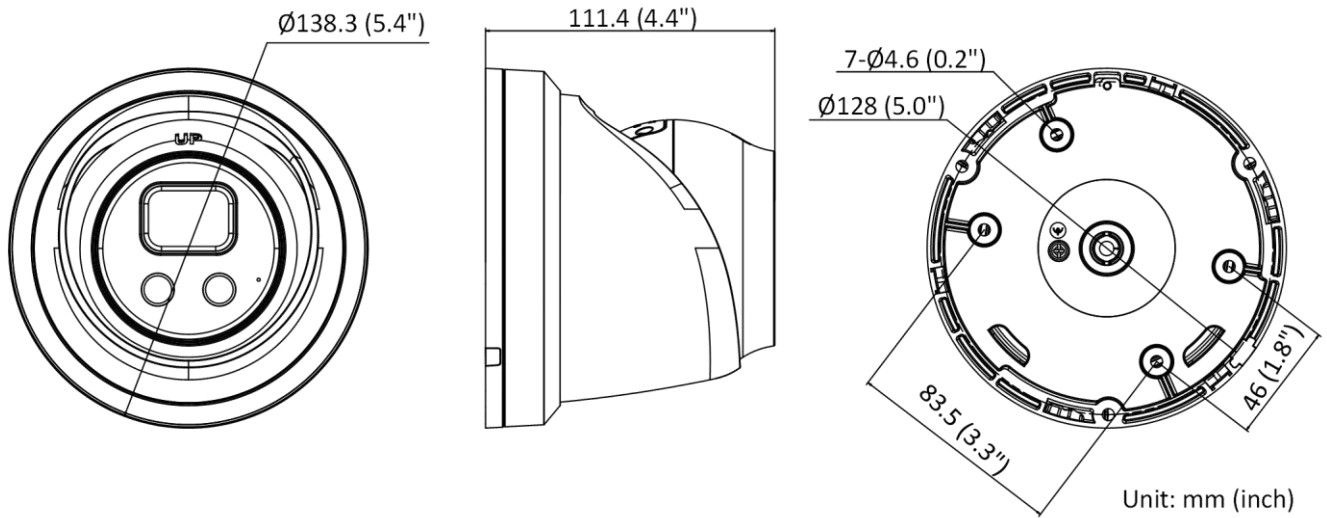

▪ **Dimension**

▪ **Accessory**

▪ **Optional**

DS-1276ZJ-SUS Corner Mount	DS-1275ZJ-SUS Vertical Pole Mount	DS-1271ZJ-140 Pendant Mount	DS-1280ZJ-DM21 Junction Box	DS-1276ZJ-SUS (Black) Vertical Pole Mount
DS-1275ZJ-SUS (Black) Vertical Pole Mount	DS-1273ZJ-140B Wall Mount	DS-1273ZJ-140 Wall Mount	DS-1273ZJ-140 (Black) Wall Mount