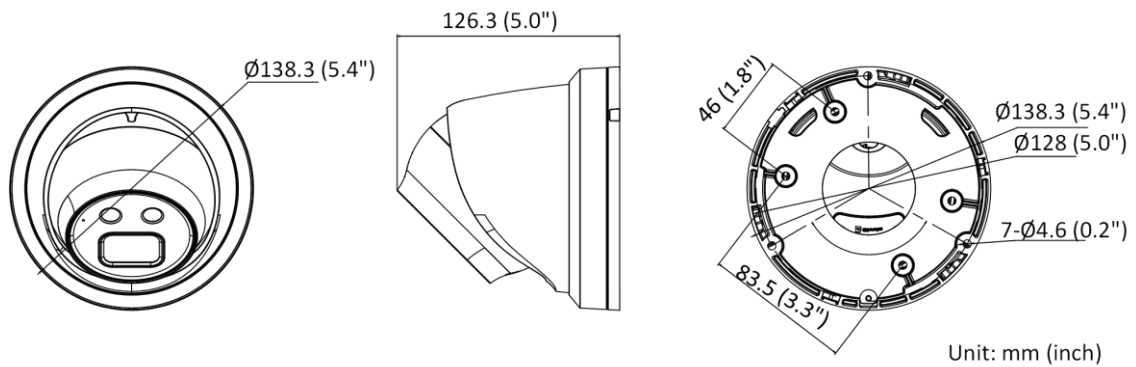

▪ **Dimension**

▪ **Accessory**

▪ **Optional**

DS-1276ZJ-SUS Corner Mount	DS-1275ZJ-SUS Vertical Pole Mount	DS-1271ZJ-140 Pendant Mount
DS-1273ZJ-140B Wall Mount	DS-1273ZJ-140 Wall Mount	DS-1280ZJ-PT6 Junction Box