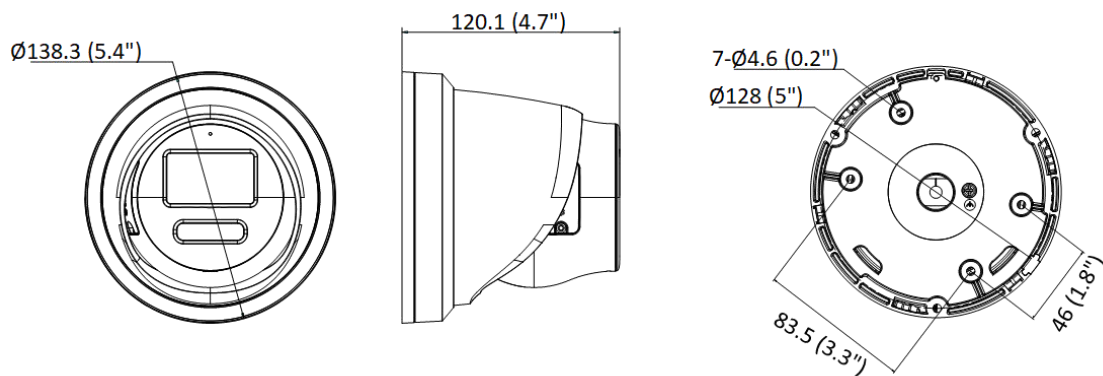

▪ **Typical Application**

Hikvision products are classified into three levels according to their anti-corrosion performance. Refer to the following description to choose for your using environment.

This model has NO SPECIFIC PROTECTION.

Level	Description
Top-level protection	Hikvision products at this level are equipped for use in areas where professional anti-corrosion protection is a must. Typical application scenarios include coastlines, docks, chemical plants, and more.
Moderate protection	Hikvision products at this level are equipped for use in areas with moderate anti-corrosion demands. Typical application scenarios include coastal areas about 2 kilometers (1.24 miles) away from coastlines, as well as areas affected by acid rain.
No specific protection	Hikvision products at this level are equipped for use in areas where no specific anti-corrosion protection is needed.

▪ **Dimension**

Unit: mm (inch)